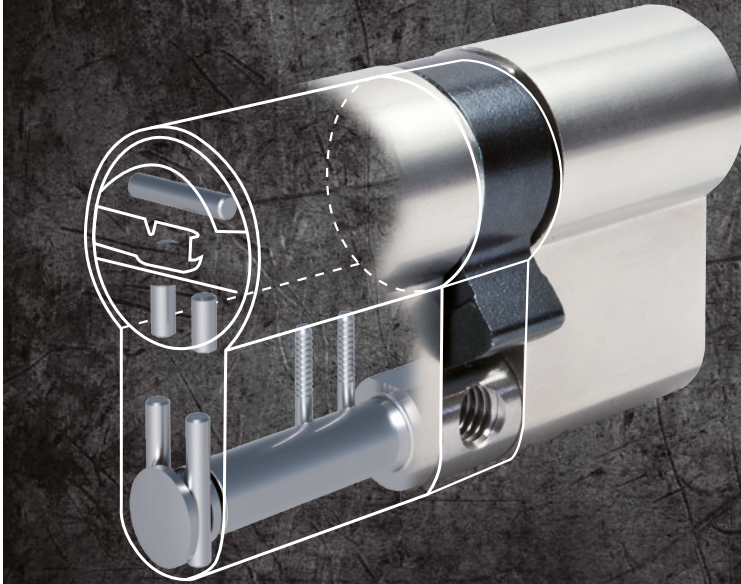

Security Tech Germany

Feel secure at home

Vela.2000 locking system

MADE IN
GERMANY

Security Tech Germany

The benefits

- Additional detection of access authorization with the Inspect System
- Greater locking convenience thanks to modern reversible key with horizontal key insertion
- Ideal for small master key systems, for example in apartment buildings and small commercial properties
- Perfect for flats and private homes, either as a single-differ lock or as keyed-alike cylinders

At a glance

- Inspect System
- Multiple paracentric reversible profile
- 6-pin reversible key system
- 10 spring-loaded locking elements in two locking rows

Vela.2000 for master key systems

Security Tech Germany

Vela.2000 MX for single-differ locks and keyed-alike cylinders

Security, hard as steel

The anti-drill inlay, high-strength stainless steel modular threaded bore hole and hardened steel pins provide increased protection against drilling and extraction as standard.

Maximum flexibility

When moving to a new house, the Vela MX cylinder can be quickly adapted to new door dimensions. So the master key system remains in place despite changes to usage and authorisation rights.