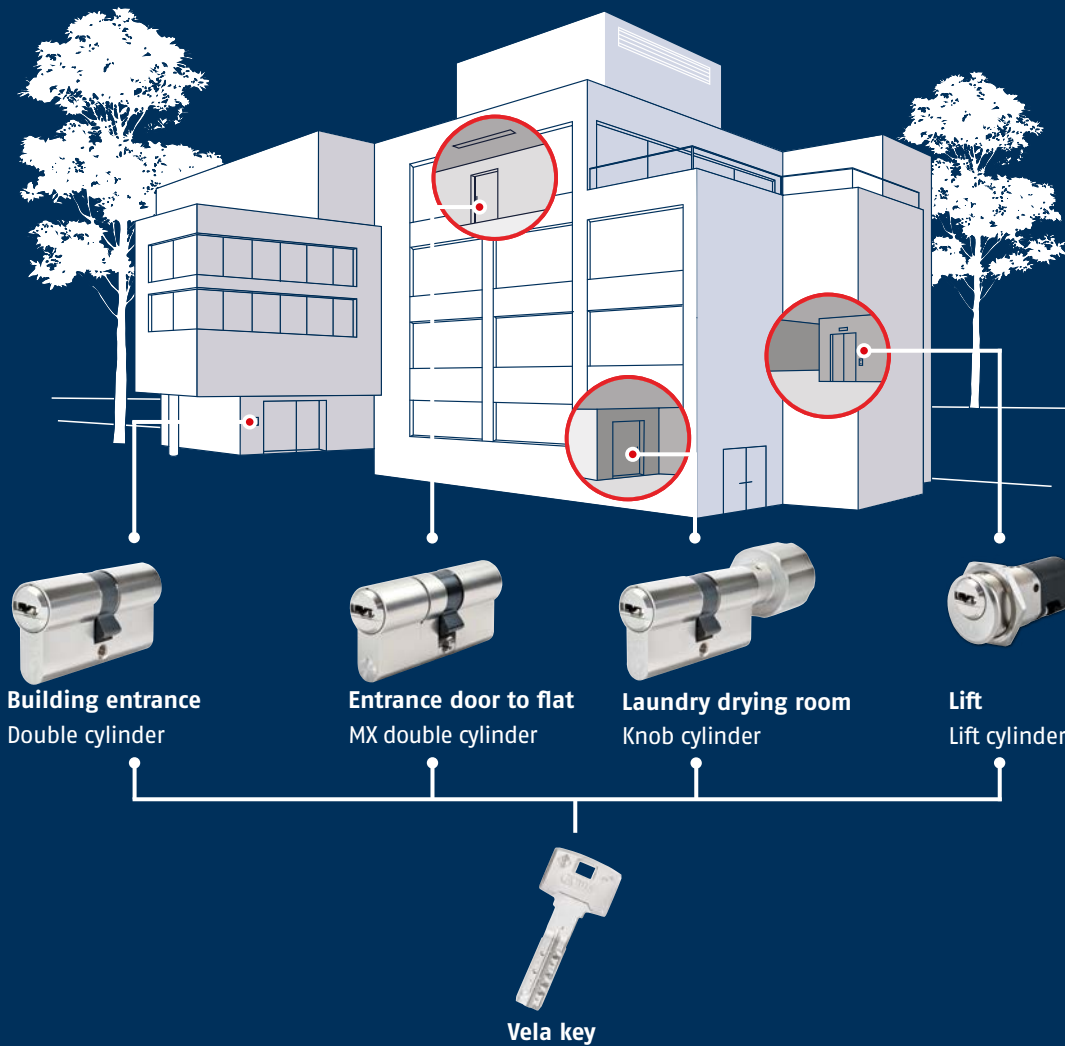

Security Tech Germany

A key for your home

Intelligently networked conventional and modular systems

Example based on an apartment building

Contact

ABUS Pfaffenhain GmbH
Fabrikstraße 1
D-09387 Jahnsdorf

vertrieb@abus-pfaffenhain.de

Export Department
Tel.: +49 3 72 96 713-0
Fax: +49 3 72 96 713-750

www.abus.com