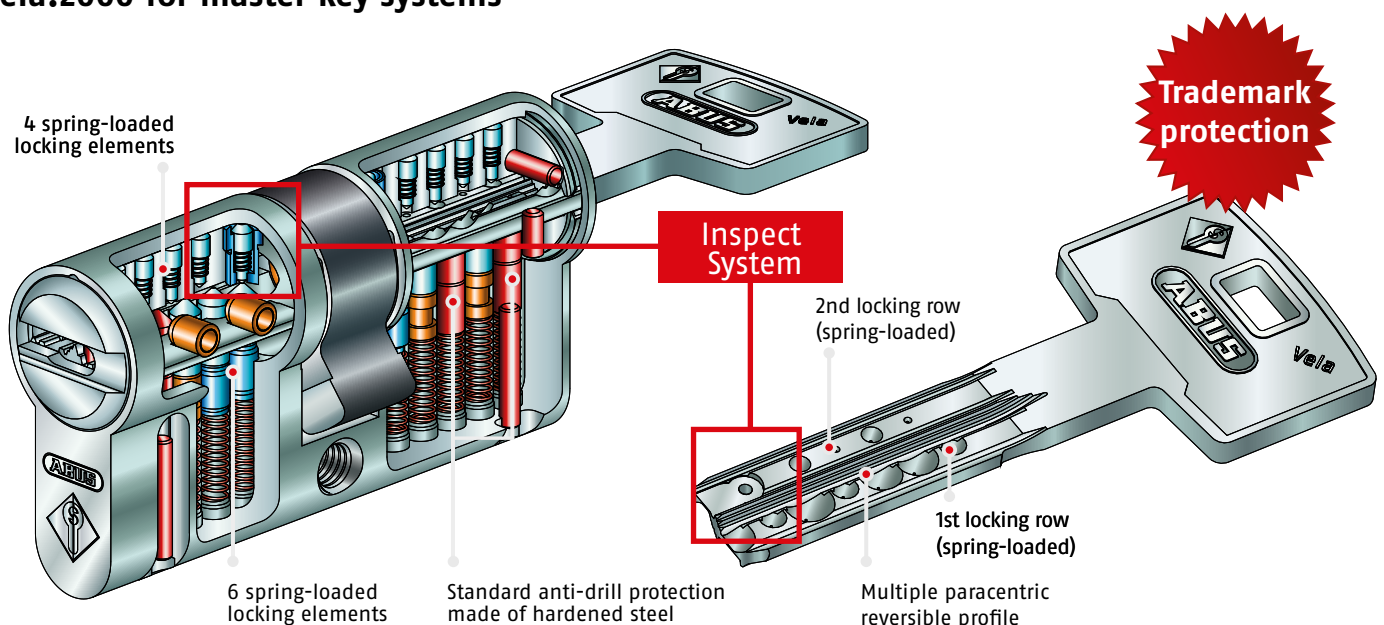

Security Tech Germany

Feel secure at home

Vela.2000 locking system

MADE IN
GERMANY

Security Tech Germany

The benefits

- Additional detection of access authorization with the Inspect System
- Greater locking convenience thanks to modern reversible key with horizontal key insertion
- Ideal for small master key systems, for example in apartment buildings and small commercial properties
- Perfect for flats and private homes, either as a single-differ lock or as keyed-alike cylinders

At a glance

- Inspect System
- Multiple paracentric reversible profile
- 6-pin reversible key system
- 10 spring-loaded locking elements in two locking rows

Vela.2000 for master key systems

Security Tech Germany

Vela.2000 MX for single-differ locks and keyed-alike cylinders

Security, hard as steel

The anti-drill inlay, high-strength stainless steel modular threaded bore hole and hardened steel pins provide increased protection against drilling and extraction as standard.

Maximum flexibility

When moving to a new house, the Vela MX cylinder can be quickly adapted to new door dimensions. So the master key system remains in place despite changes to usage and authorisation rights.