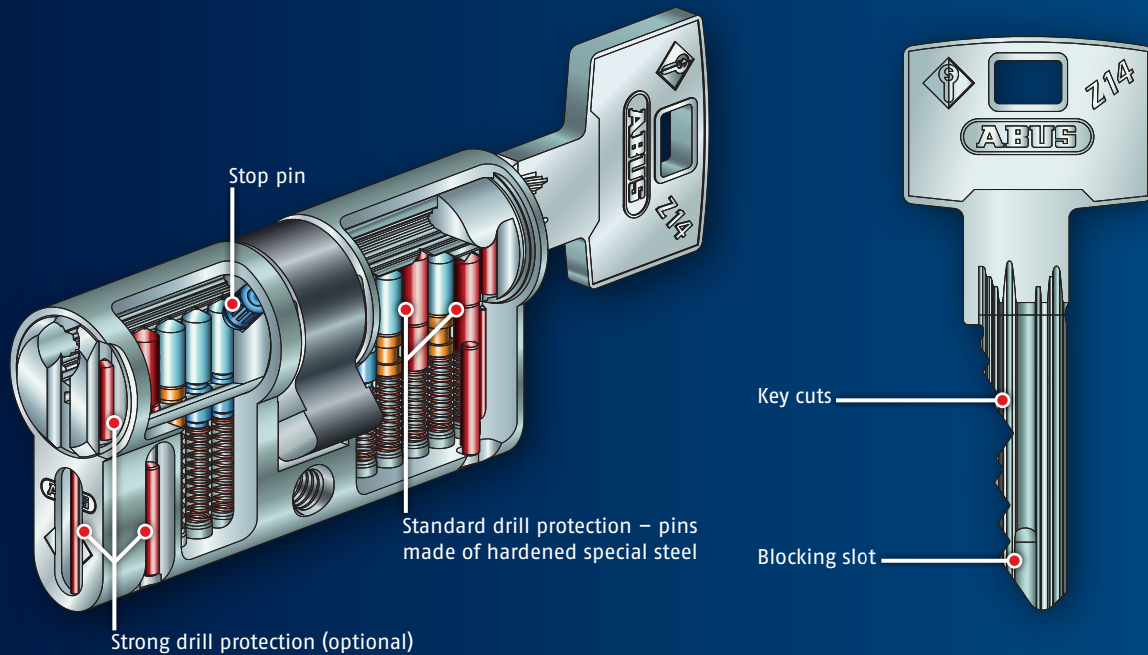

# System Z14

Multiple paracentric profile with internal key stopper

MADE IN  
GERMANY

### Multiple paracentric profile with internal key stopper

All images with optional drill protection

#### Internal key stopper

- The special blocking slot offers an additional technical protection against copying

- If the blocking slot is missing the key cannot be inserted completely into the cylinder core and cannot open the cylinder

#### Bent precision shape

- The bent precision shape offers an effective picking resistance according to DIN norms
- Comfortable handling because of the solid key
- The reinforced key leads to a higher stability