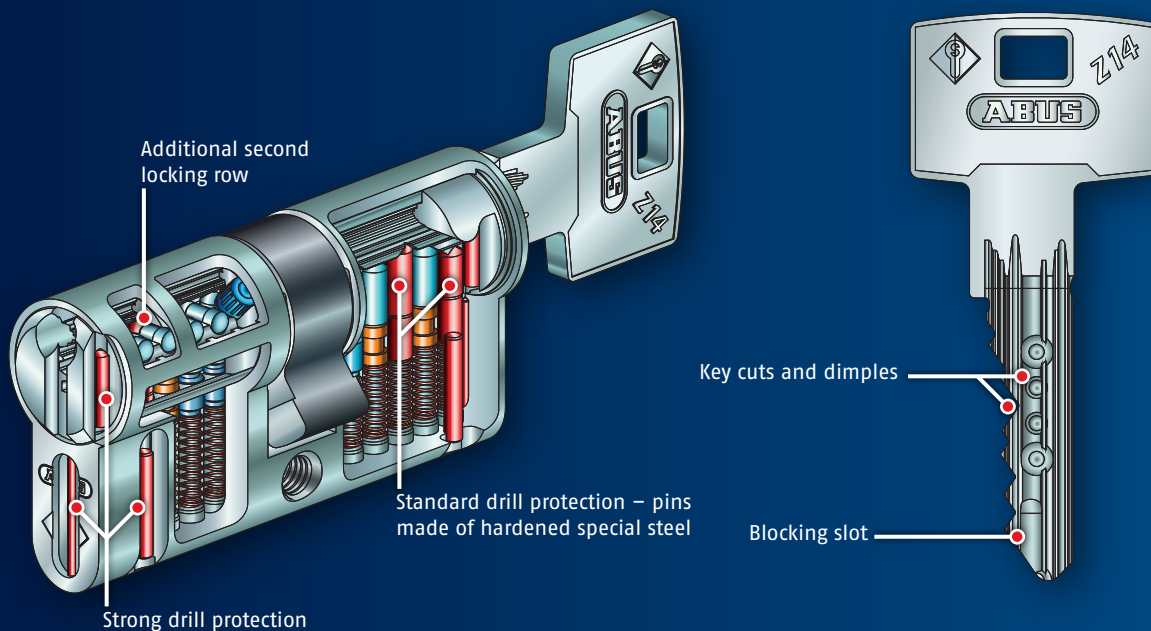

Combination with system XZ14 (optional) For a higher protection against illegal opening

All images with optional drill protection

Ideal complement for higher security demands

- System XZ14 = System Z14 + passive lateral locking elements (X14)
- The second locking row (XZ14) extends the authority request and makes manipulation more complicated
- The system XZ14 can be used in the whole locking system or only for sections that demand a higher security level

The Plus of security

- An additional row of pins makes intelligent manipulation attempts more difficult
- The dimples complicate illegal copying of keys
- Up to 10 locking elements per cylinder side for an optimal protection against opening attempts

Investment security

- An additional row of pins makes even more complex locking systems and extensions possible
- The option of a later extension offers more extensive adjustment possibilities, for example when the authorization structure changes
- A later extension guarantees a long use of a locking system, for example when a key is lost